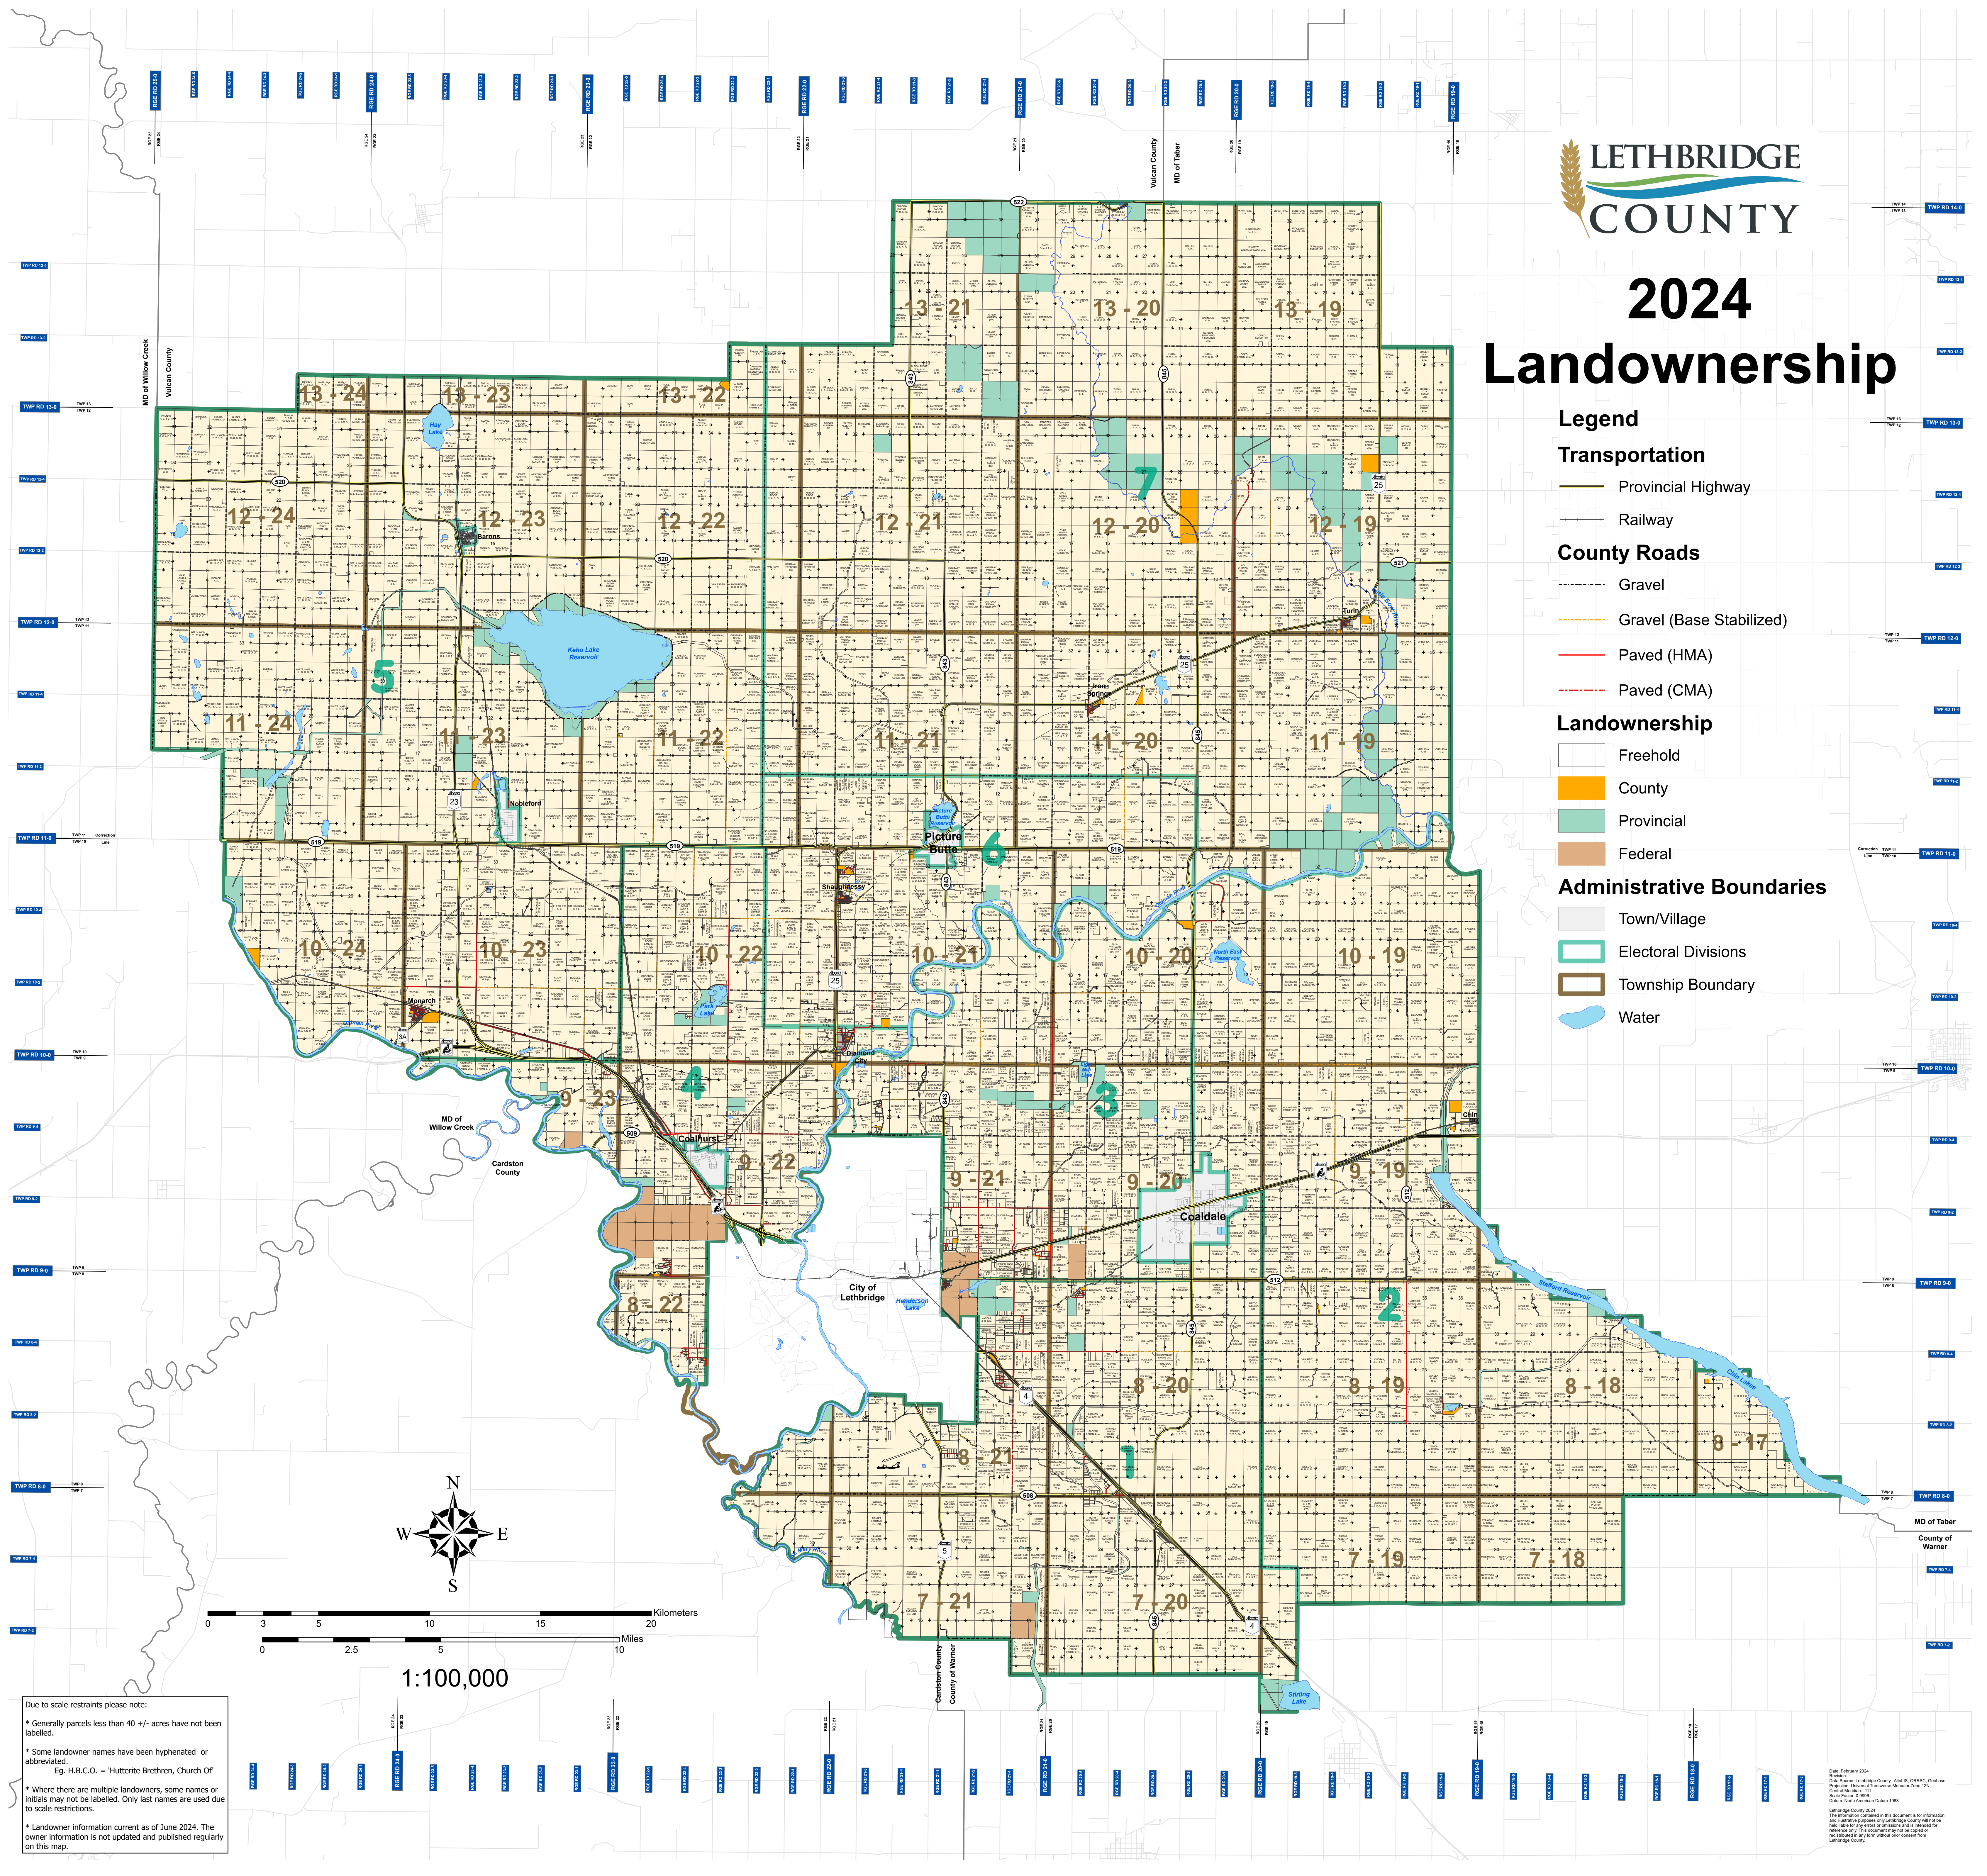

2024 Landownership

Legend

Transportation

— Provincial Highway

— Railway

County Roads

--- Gravel

--- Gravel (Base Stabilized)

— Paved (HMA)

--- Paved (CMA)

Landownership

□ Freehold

■ County

■ Provincial

■ Federal

Administrative Boundaries

□ Town/Village

□ Electoral Divisions

□ Township Boundary

■ Water

Due to scale restraints please note:

- * Generally parcels less than 40 +/- acres have not been labelled.
- * Some landowner names have been hyphenated or abbreviated.
Eg. H.B.C.O. = "Hutterite Brethren, Church Of"
- * Where there are multiple landowners, some names or initials may not be labelled. Only last names are used due to scale restrictions.
- * Landowner information current as of June 2024. The owner information is not updated and published regularly on this map.