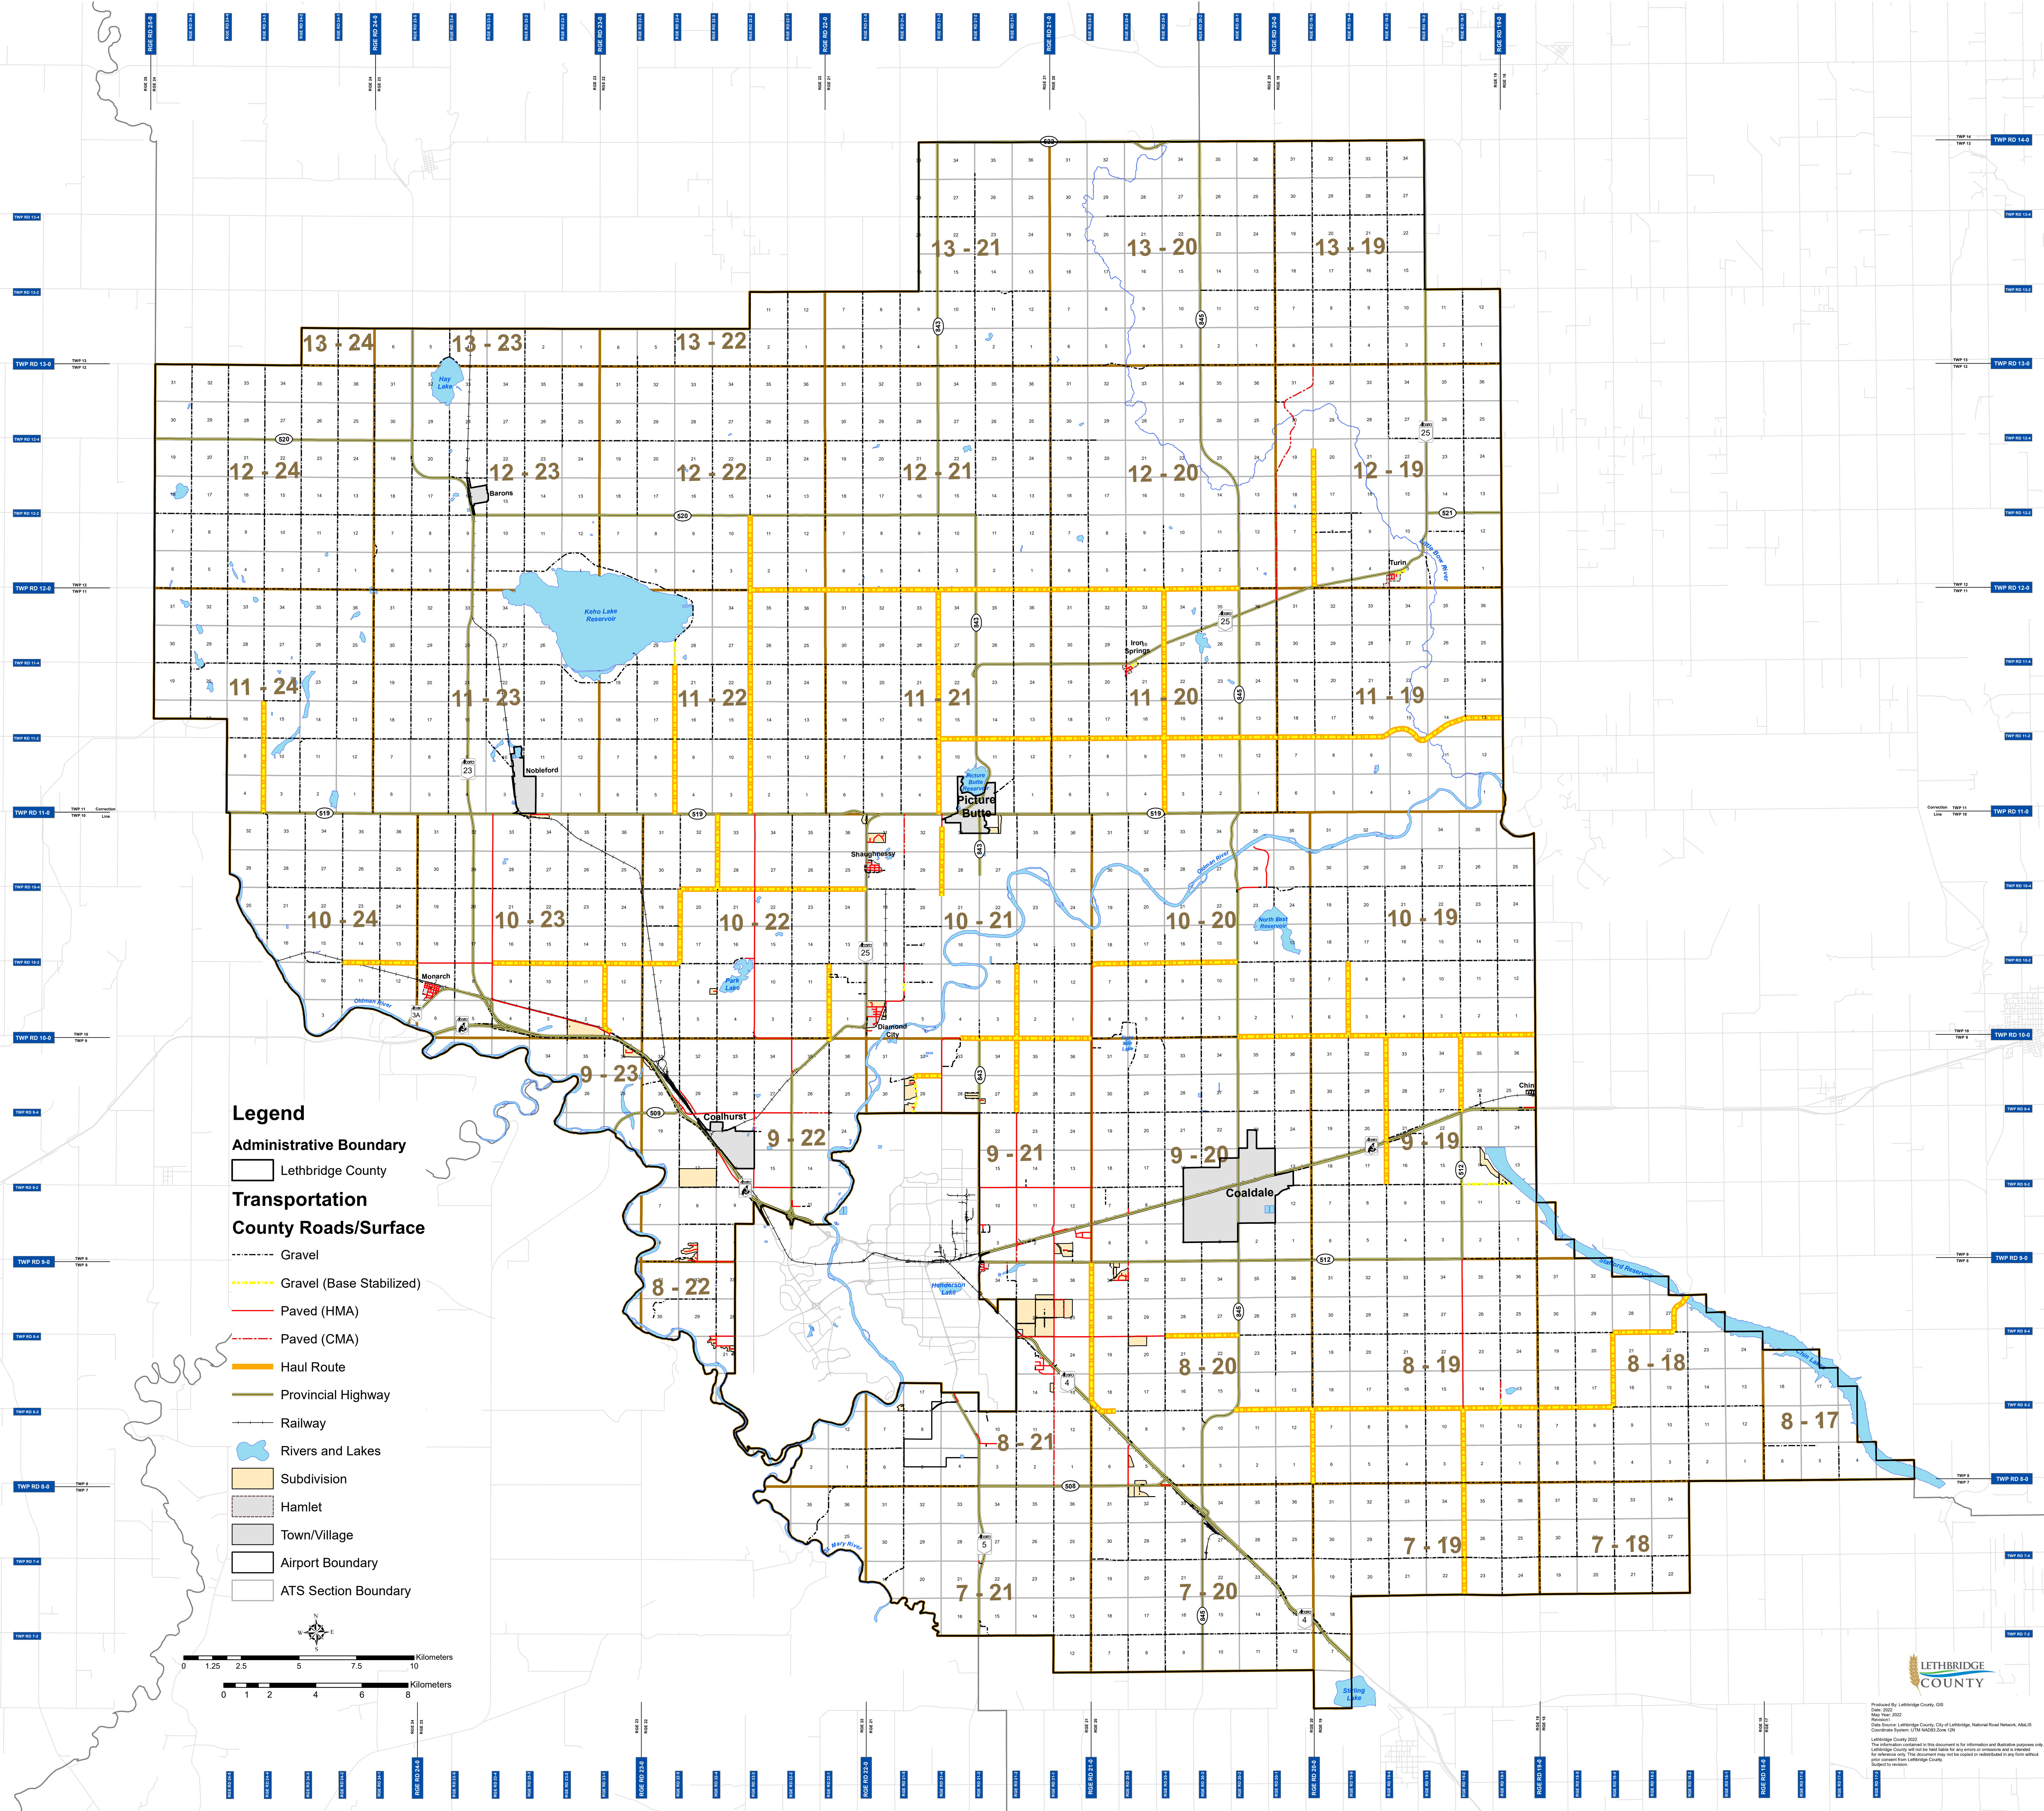

LETHBRIDGE COUNTY - HAUL ROUTES

- Legend**
- Administrative Boundary**
 - Lethbridge County
 - Transportation**
 - County Roads/Surface**
 - Gravel
 - Gravel (Base Stabilized)
 - Paved (HMA)
 - Paved (CMA)
 - Haul Route
 - Provincial Highway
 - Railway
 - Rivers and Lakes
 - Subdivision
 - Hamlet
 - Town/Village
 - Airport Boundary
 - ATS Section Boundary