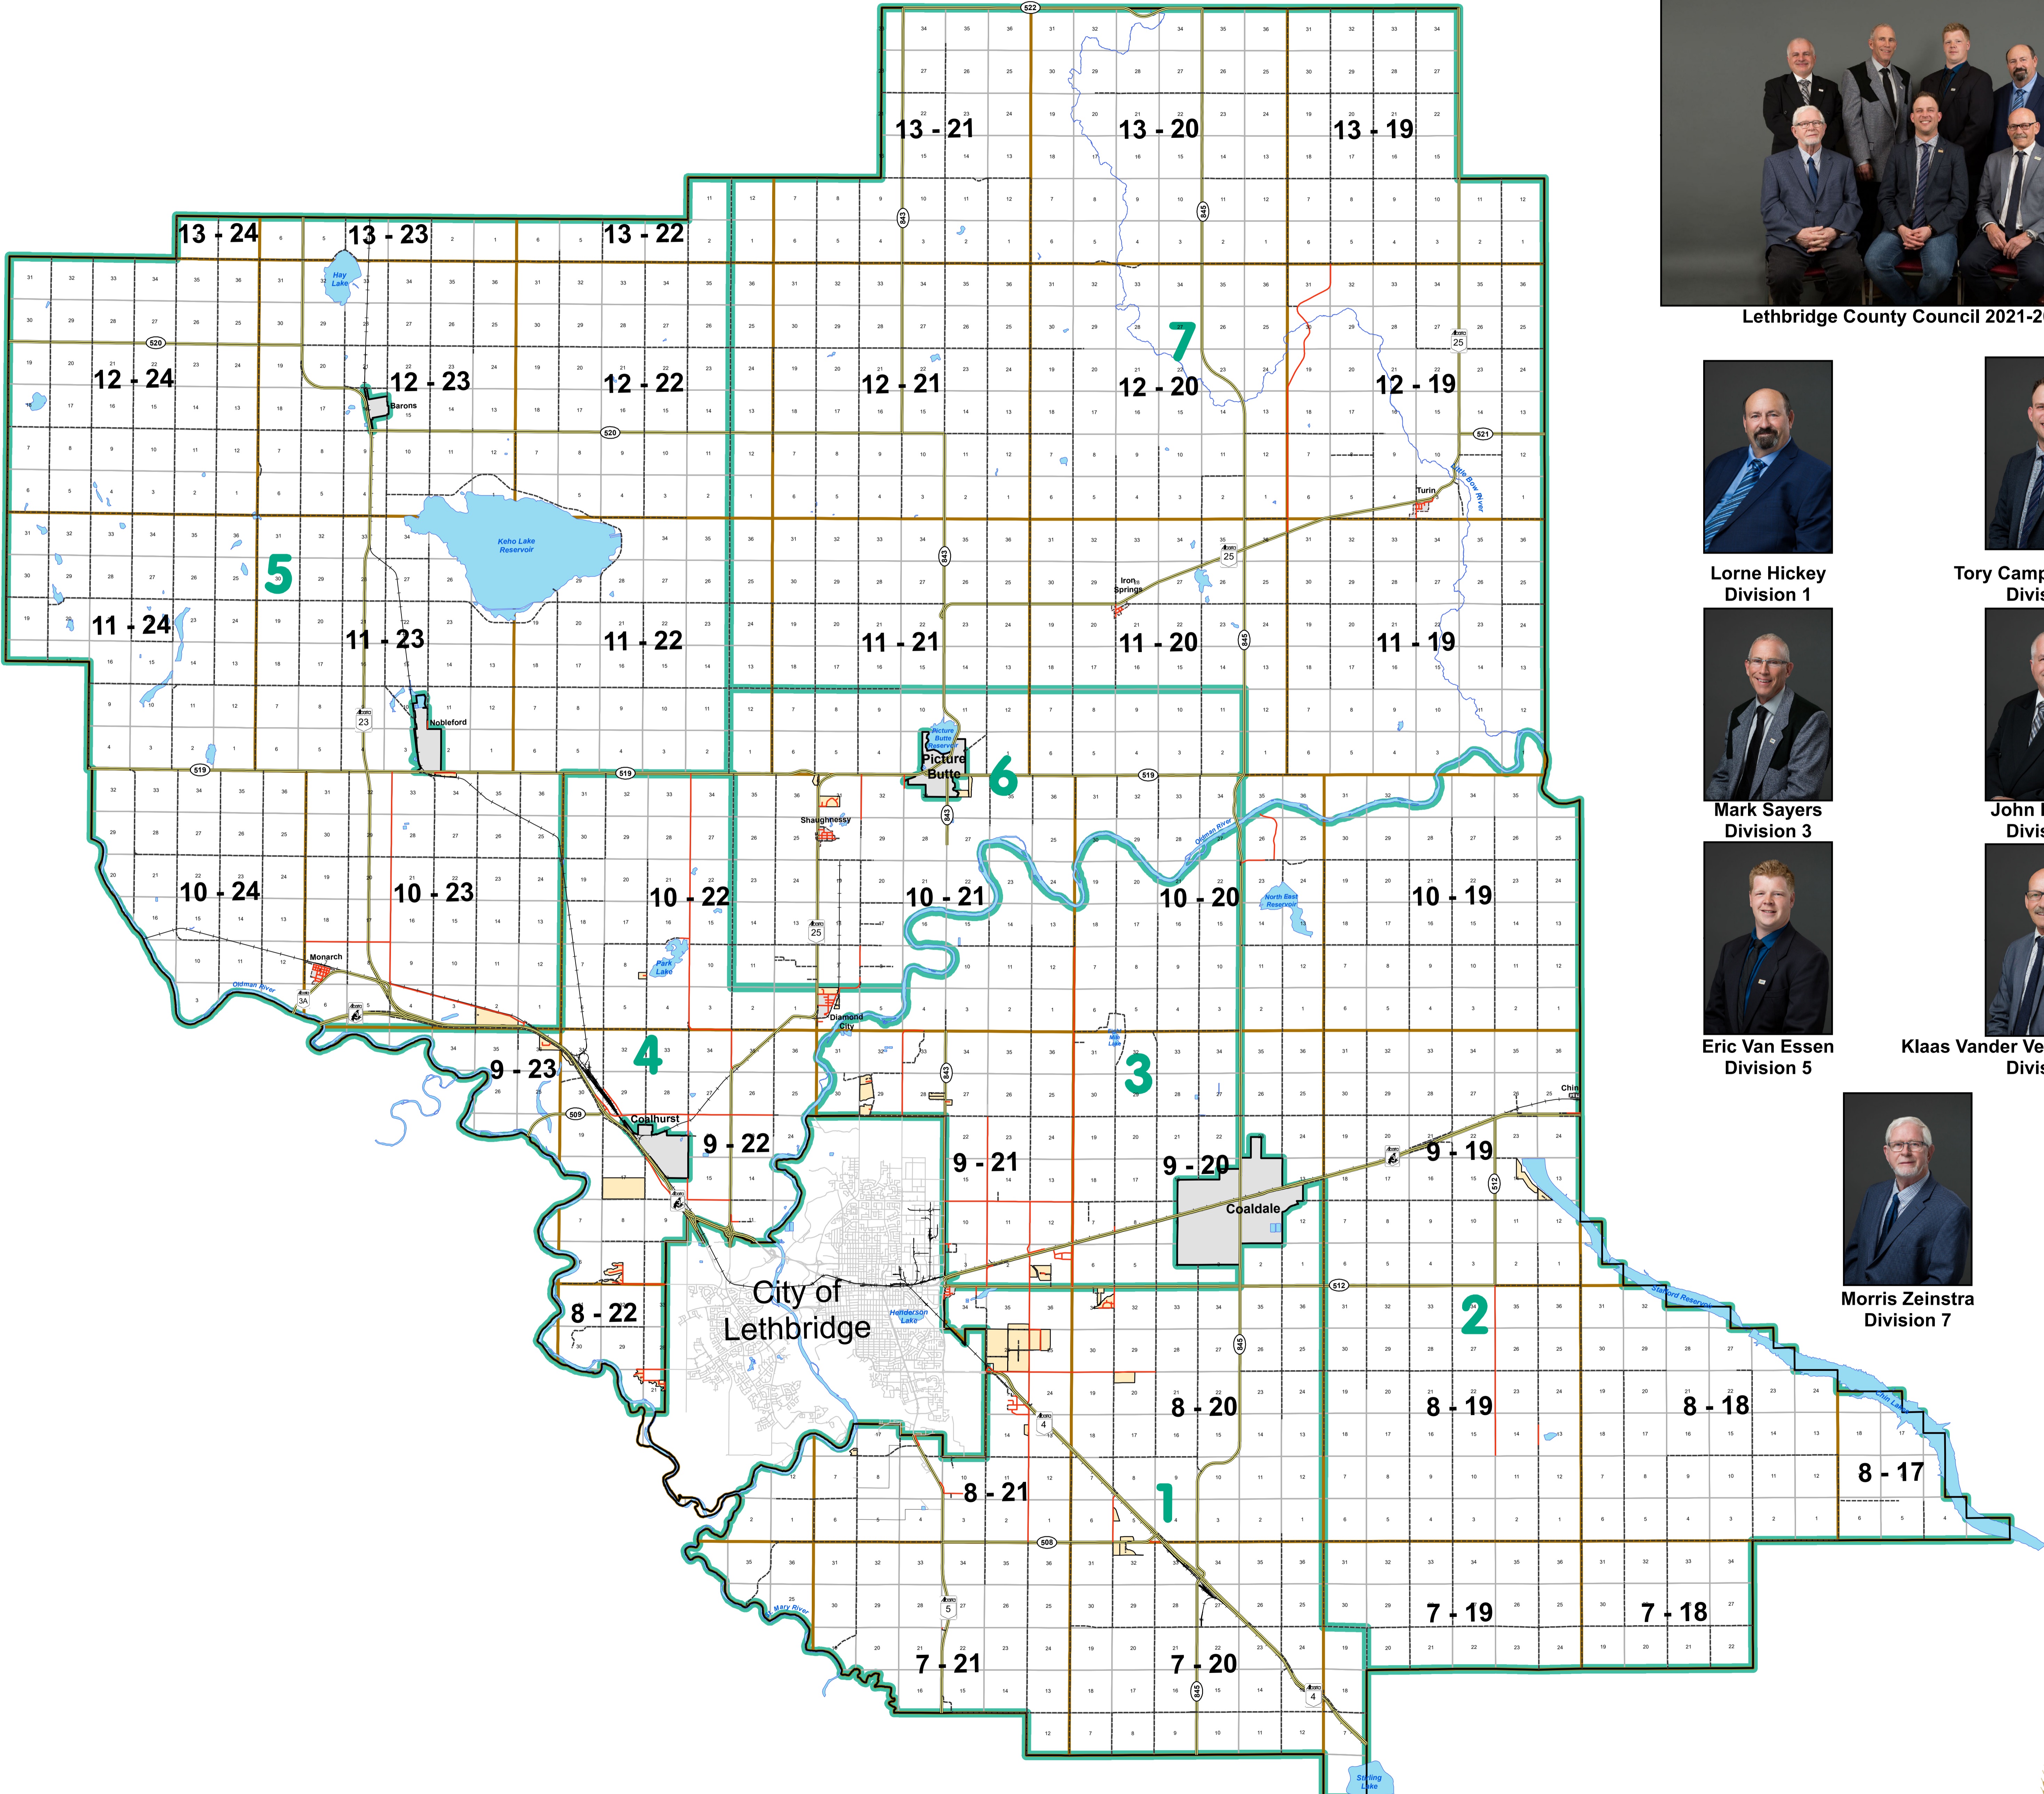

LETHBRIDGE COUNTY - ELECTORAL DIVISIONS

Lethbridge County Council 2021-2024

Lorne Hickey
Division 1

Tory Campbell, Reeve
Division 2

Mark Sayers
Division 3

John Kuerbis
Division 4

Eric Van Essen
Division 5

Klaas Vander Veen, Deputy Reeve
Division 6

Morris Zeinstra
Division 7