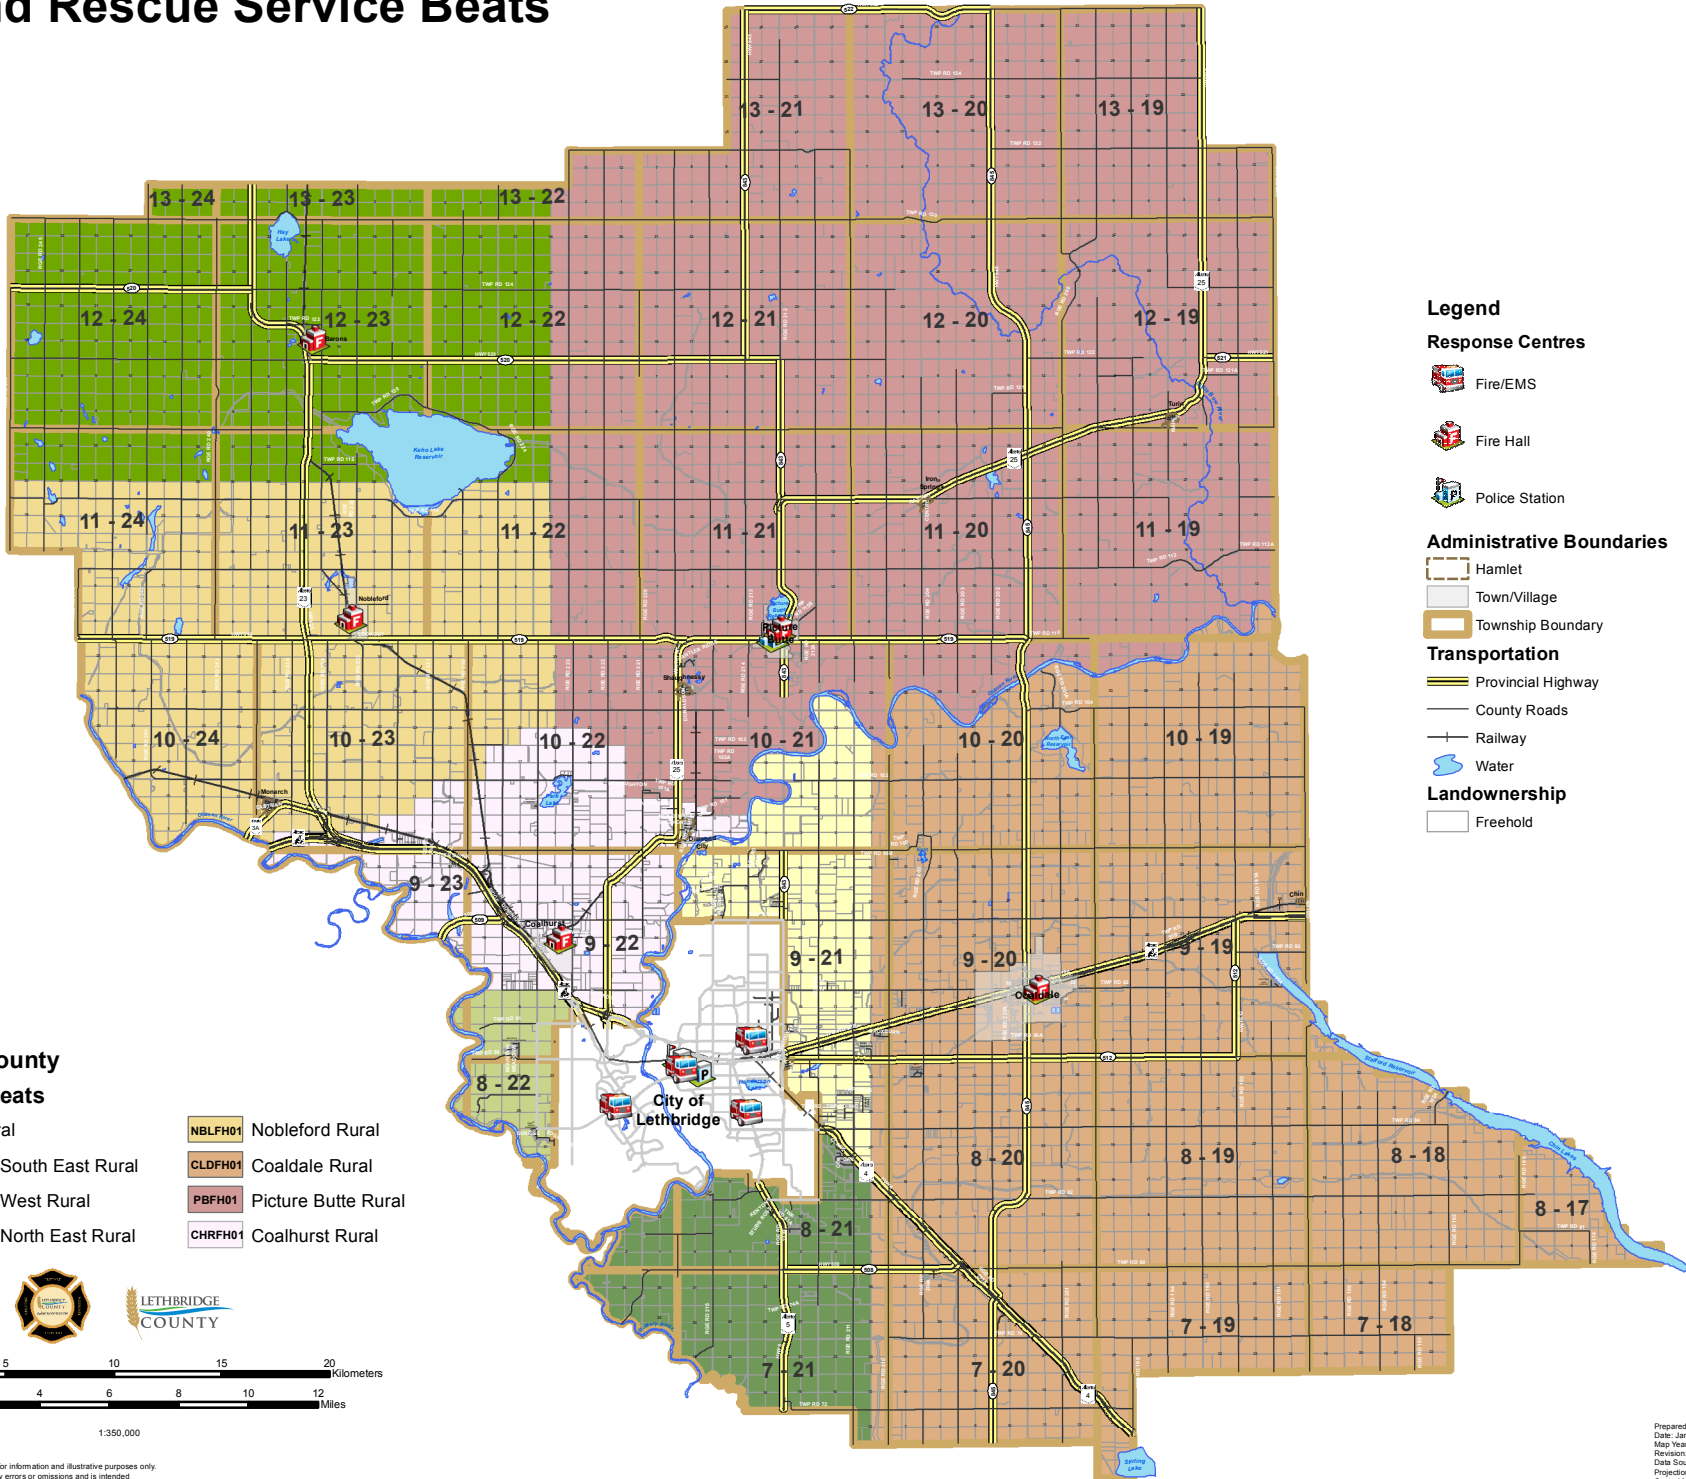

Fire and Rescue Service Beats

Legend

Response Centres

- Fire/EMS
- Fire Hall
- Police Station

Administrative Boundaries

- Hamlet
- Town/Village
- Township Boundary

Transportation

- Provincial Highway
- County Roads
- Railway
- Water

Landownership

- Freehold

Lethbridge County Fire/Rescue Beats

- | | |
|------------------------------------|----------------------------|
| BAFH01 Barons Rural | NBLFH01 Nobleford Rural |
| LEFH03 Lethbridge South East Rural | CLDFH01 Coaldale Rural |
| LEFH02 Lethbridge West Rural | PBFH01 Picture Butte Rural |
| LEFH04 Lethbridge North East Rural | CHR FH01 Coalhurst Rural |

1:350,000