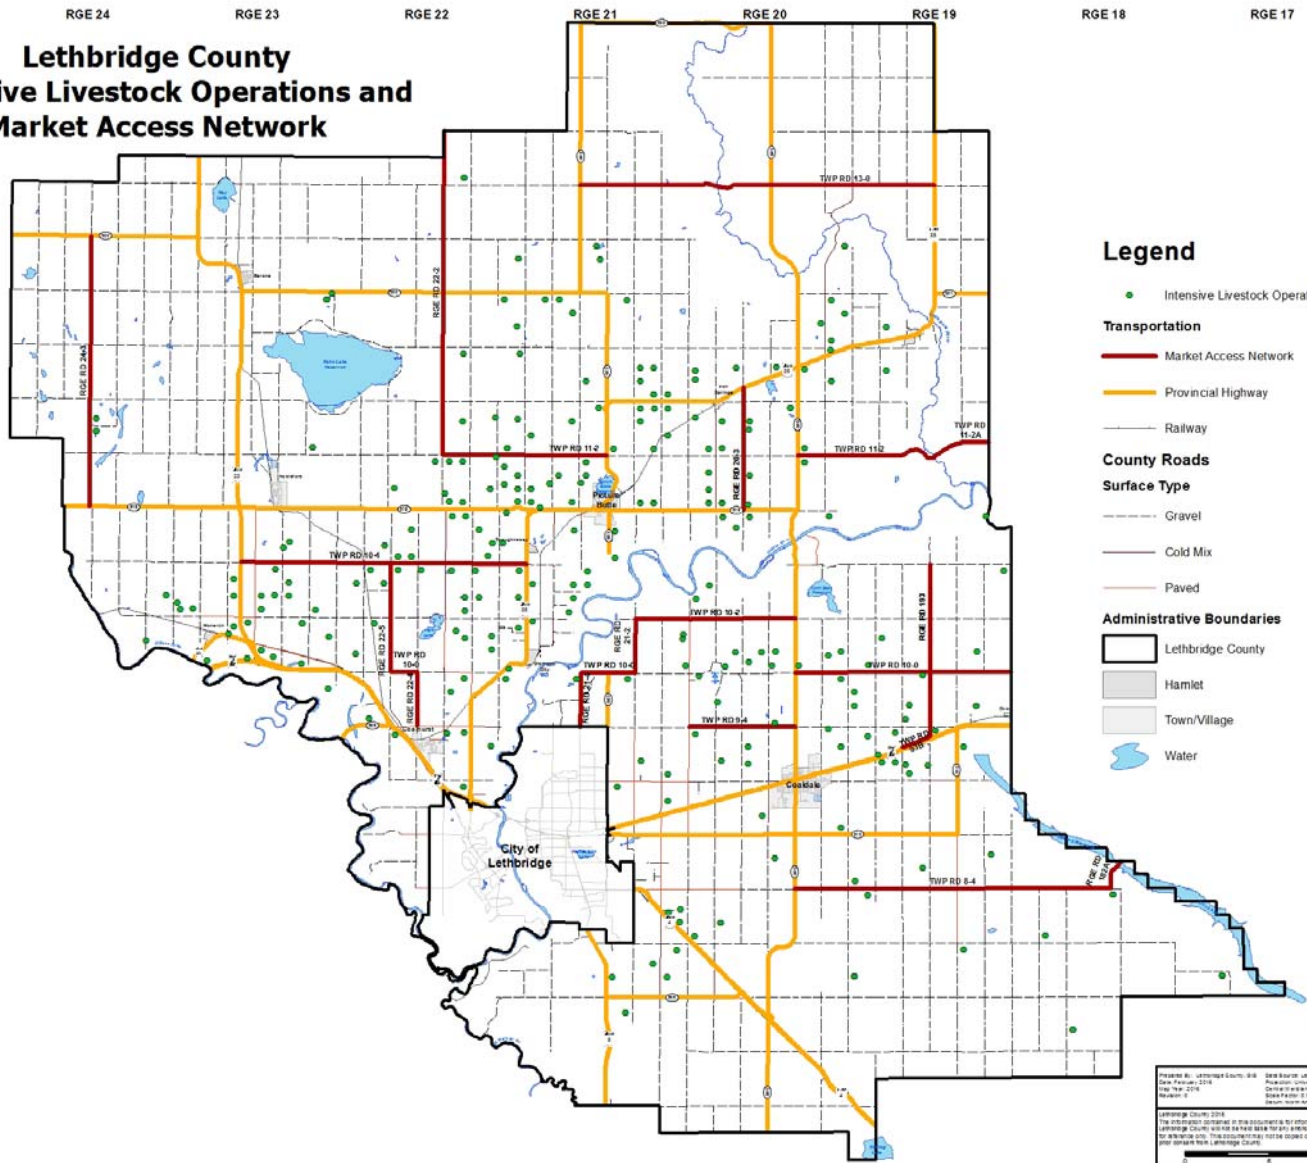

Lethbridge County Intensive Livestock Operations and Market Access Network

1. **Legend**
2. Intensive Livestock Operation
   - **Transportation**
     - Market Access Network
     - Provincial Highway
     - Railway
   - **County Roads**
   - **Surface Type**
     - - - Gravel
     - Cold Mix
     - Paved
   - **Administrative Boundaries**
     - Lethbridge County
     - Hamlet
     - Town/Village
     - Water

RGE 24   RGE 23   RGE 22   RGE 21   RGE 20   RGE 19   RGE 18   RGE 17

TWP 13   TWP 12   TWP 11   TWP 10   TWP 9   TWP 8   TWP 7