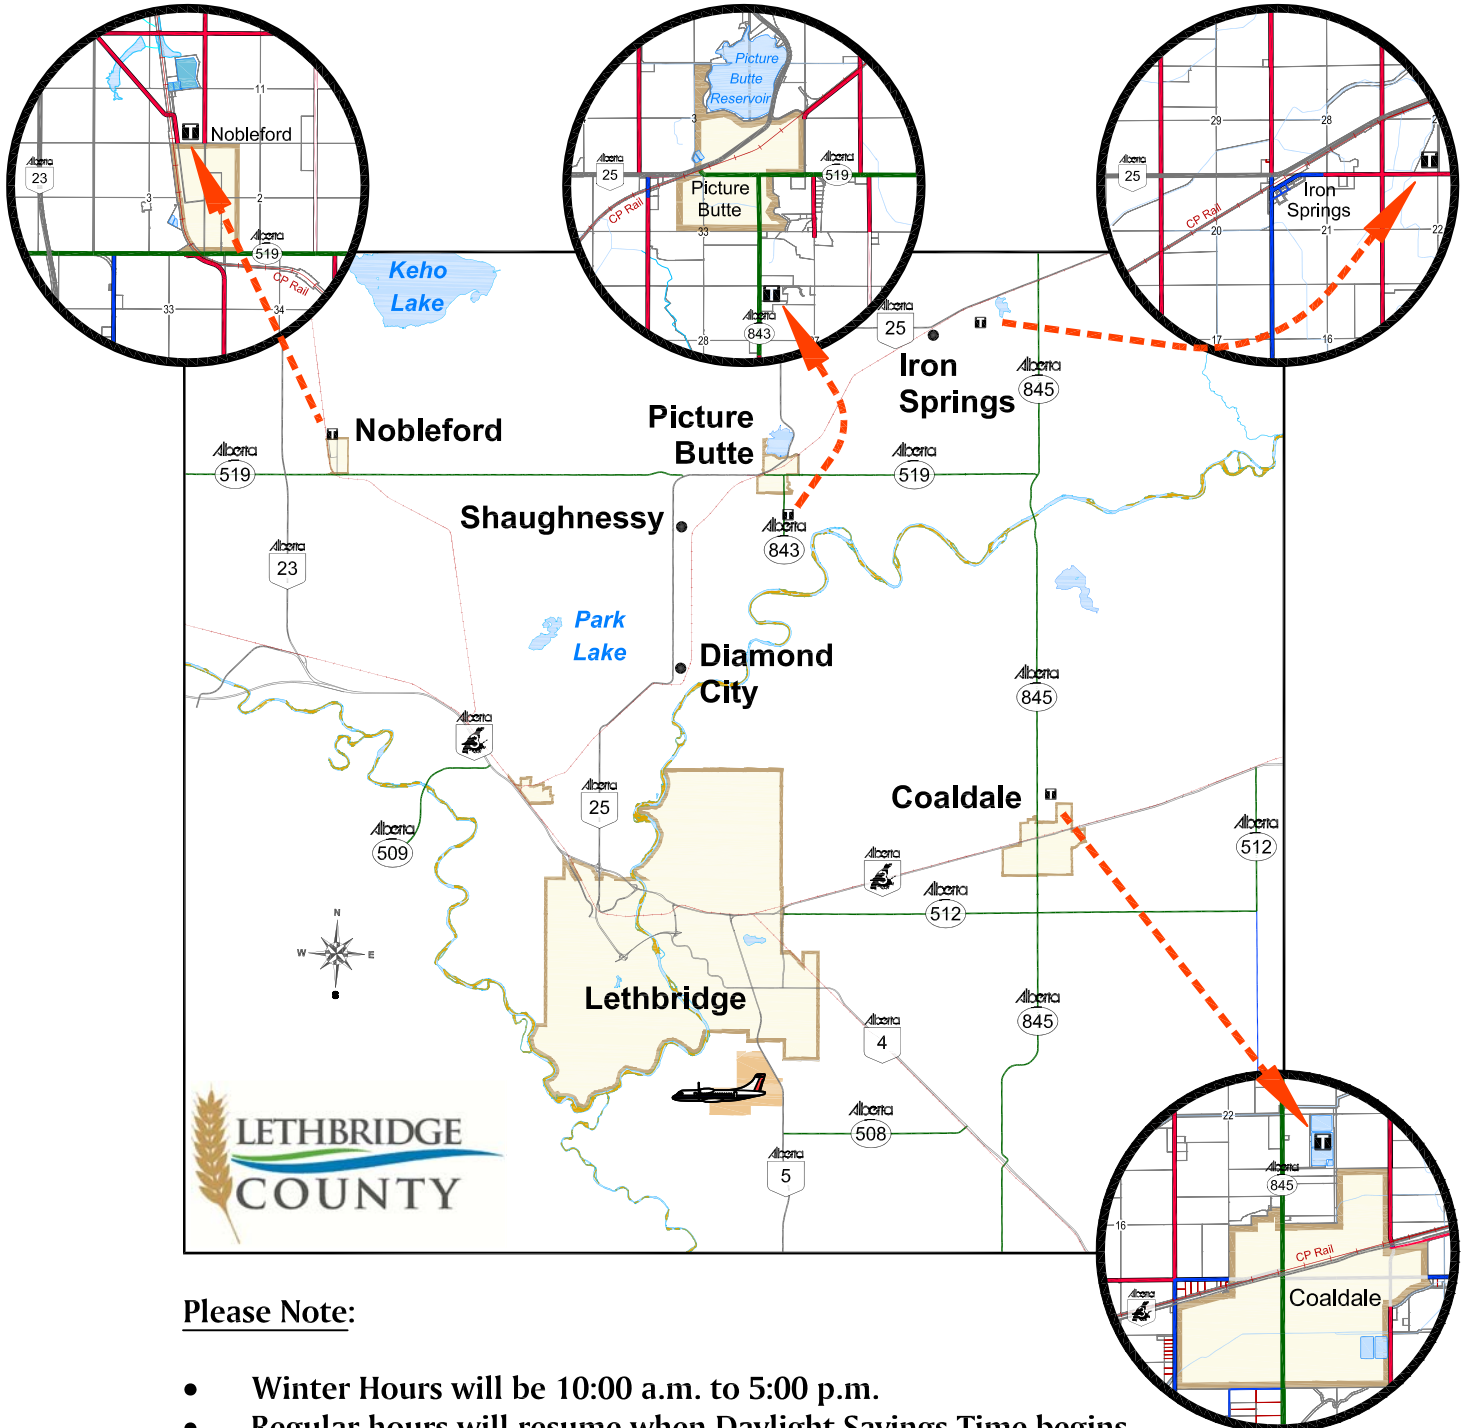

TRANSFER STATION MAP

NOBLEFORD

Thurs. & Fri., 10 am to 6 pm
 Sat., 9 am to 5 pm
 (403) 824-3158
 SE¼ 10-11-23-W4M
 ¼ mile North of Nobleford
 on County Road

PICTURE BUTTE

Tues. & Wed., 10 am to 6 pm
 Sat., 9 am to 5 pm
 (403) 732-4250
 NW¼ 27-10-21-W4M
 1 mile South on Hwy 843 next to
 Prairie Tractor & Engine Club

IRON SPRINGS

Thurs. & Fri., 10 am to 6 pm
 Sat., 9 am to 5 pm
 (403) 738-4964
 SW¼ 27-11-20-W4M
 1½ miles East of Iron Springs
 on County Road

Please Note:

- Winter Hours will be 10:00 a.m. to 5:00 p.m.
- Regular hours will resume when Daylight Savings Time begins
- All transfer stations are closed on statutory holiday
- Lethbridge Landfill (403) 327-3255

COALDALE

Tues. & Wed., 10 am to 6 pm
 Sat., 9 am to 5 pm
 (403) 345-0340
 SW¼ 23-9-20-W4M
 ½ mile North of Coaldale on
 Hwy 845, ¼ mile East